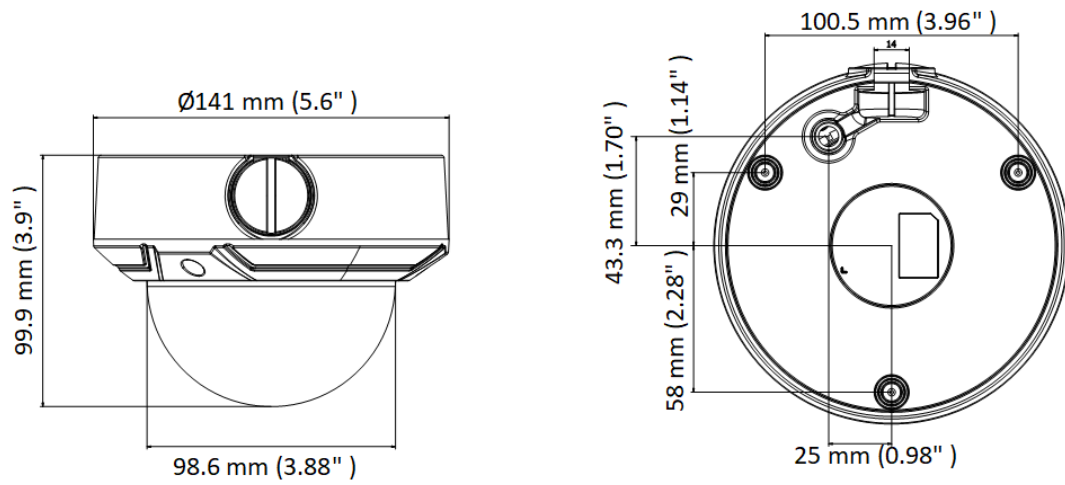

▪ Available Model

IPC-D640H-Z (2.8 to 12 mm)

▪ Dimension

Unit: mm (inch)

▪ Accessory

▪ Optional

<p>HIA-B402-135 Wall Mount</p> 	<p>HIA-B101-135 Pendant Mount</p> 	<p>HIA-J104-DM21 Junction Box</p> 	<p>HIA-P102 Rain Shade</p> 	<p>HIA-B404 Wall Mount</p> 
<p>HIA-J203-DM23 Inclined ceiling Junction Box</p> 	<p>HIA-B301 Vertical Pole Mount</p> 	<p>HIA-B201 Corner Mount</p> 	<p>D20-AP Adapter Plate</p> 	<p>HIA-B501 In-ceiling Mount</p> 
<p>HIA-P103 Rain Shade</p> 	<p>HIA-B402-135B Wall Mount</p> 			