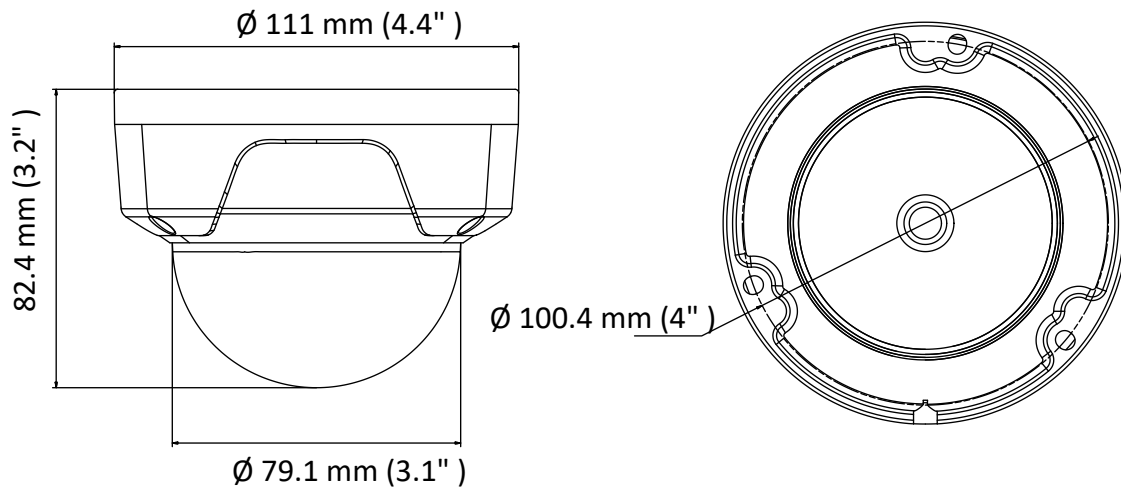

Client	HiLookVision PC Client, HiLookVision App
Web Browser	IE8+, Chrome 41.0-44, Firefox 30.0-51, Safari 8.0-11
Interface	
Communication Interface	1 RJ45 10M/100M self-adaptive Ethernet port
General	
Operating Conditions	-30 °C to 60 °C (-22 °F to 140 °F), humidity: 95% or less (non-condensing)
Power Supply	12 VDC ± 25%, 5.5 mm coaxial power plug PoE (802.3af, class 3)
Power Consumption and Current	12 VDC, 0.4 A, Max: 5 W PoE: (802.3af, 36 V to 57 V), 0.2 A to 0.1 A, Max: 6.5 W
Ingress Protection	IP67, IK10
Material	Without –M model: Bubble: plastic, front cover: plastic, bottom base: metal –M model: Bubble: plastic, front cover: metal, bottom base: metal
Dimensions	Camera: Ø 111 mm × 82.4 mm (Ø 4.4" × 3.2") With package: 134 mm × 134 mm × 108 mm (5.3" × 5.3" × 4.3")
Weight	Without –M model: Camera: Approx. 400 g (0.9 lb.) With package: Approx. 600 g (1.3 lb.) –M model: Camera: Approx. 460 g (1 lb.) With package: Approx. 660 g (1.5 lb.)

Available Models

IPC-D121H (2.8/4 mm), IPC-D121H-M (2.8/4 mm)

Dimension

Accessories

HIA-J204
Inclined Ceiling
Mount

HIA-B101-110
Pendant Mount

HIA-B401-110
Wall Mount

HIA-B401-110B
Wall Mount