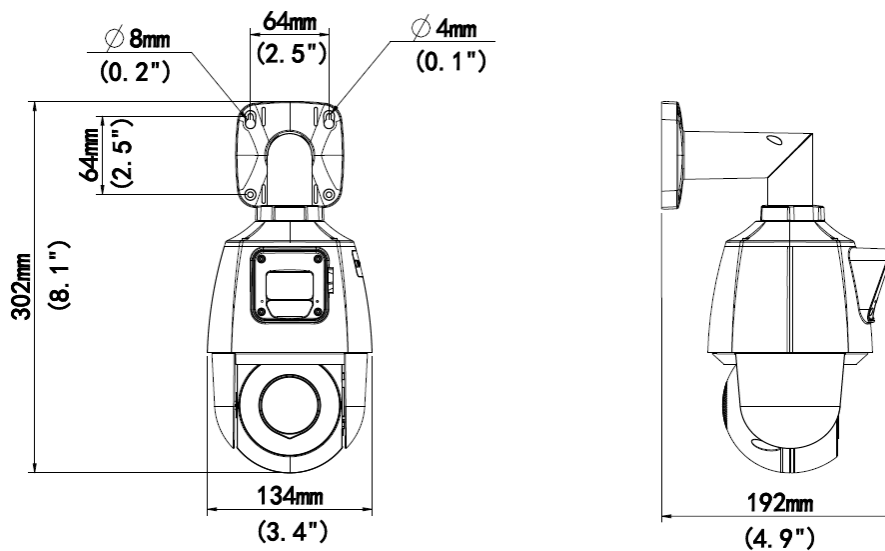

EN 55032:2015 EN 55024:2010 EN 61000-3-2:2014 EN 61000-3-3-2013
Safety	IEC 62368-1 EN 62368-1 UL 62368-1
Environment	CE-ROHS (2011/65/EU;(EU)2015/863); WEEE (2012/19/EU); REACH (Regulation (EC) No 1907/2006)
General	
Power	DC12V, PoE+(IEEE 802.3at)
	Power consumption: MAX 16W
Power Interface	Ø 5.5mm coaxial power plug
Dimensions (Ø x H)	Wall Mount: Φ134 x 192 x 302mm (Φ5.3" x 7.6" x 11.9") Ceiling Mount: Φ134 x 154 x 363mm (Φ5.3" x 6.1" x 14.3")
Weight	1.03kg (2.27lb)
Working Environment	-20°C ~ 60°C(-4°F ~ 140°F), Humidity: ≤95% RH (non-condensing)
Storage Environment	-30°C ~ 70°C(-22°F ~ 158°F), Humidity: ≤95% RH (non-condensing)
Surge protection	2KV
Reset button	Support
Protection	Ingress Protection: IP66 Vandal Resistant: N/A

Dimensions

Wall Mount