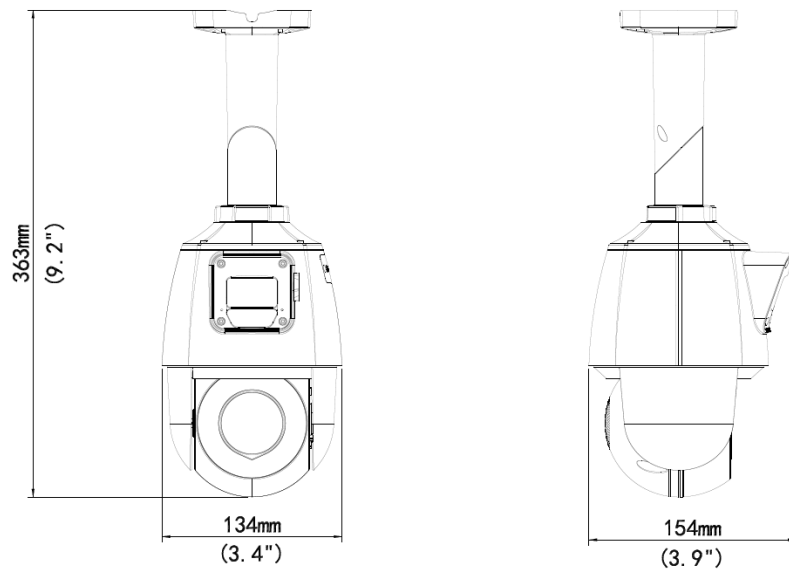

	EN 55032:2015 EN 55024:2010 EN 61000-3-2:2014 EN 61000-3-3-2013
Safety	IEC 62368-1 EN 62368-1 UL 62368-1
Environment	CE-ROHS (2011/65/EU;(EU)2015/863); WEEE (2012/19/EU); REACH (Regulation (EC) No 1907/2006)
General	
Power	DC12V, PoE+(IEEE 802.3at)
	Power consumption: MAX 16W
Power Interface	Ø 5.5mm coaxial power plug
Dimensions (Ø x H)	Wall Mount: Φ134 x 192 x 302mm (Φ5.3" x 7.6" x 11.9") Ceiling Mount: Φ134 x 154 x 363mm (Φ5.3" x 6.1" x 14.3")
Weight	1.03kg (2.27lb)
Working Environment	-20°C ~ 60°C(-4°F ~ 140°F), Humidity: ≤95% RH (non-condensing)
Storage Environment	-30°C ~ 70°C(-22°F ~ 158°F), Humidity: ≤95% RH (non-condensing)
Surge protection	2KV
Reset button	Support
Protection	Ingress Protection: IP66 Vandal Resistant: N/A

Dimensions

Wall Mount

Ceiling Mount

**Zhejiang Uniview Technologies Co., Ltd.**

Building No.10, Wanlun Science Park, Jiangling Road 88, Binjiang District, Hangzhou, Zhejiang, China (310051)

Email: overseasbusiness@uniview.com; globalsupport@uniview.com